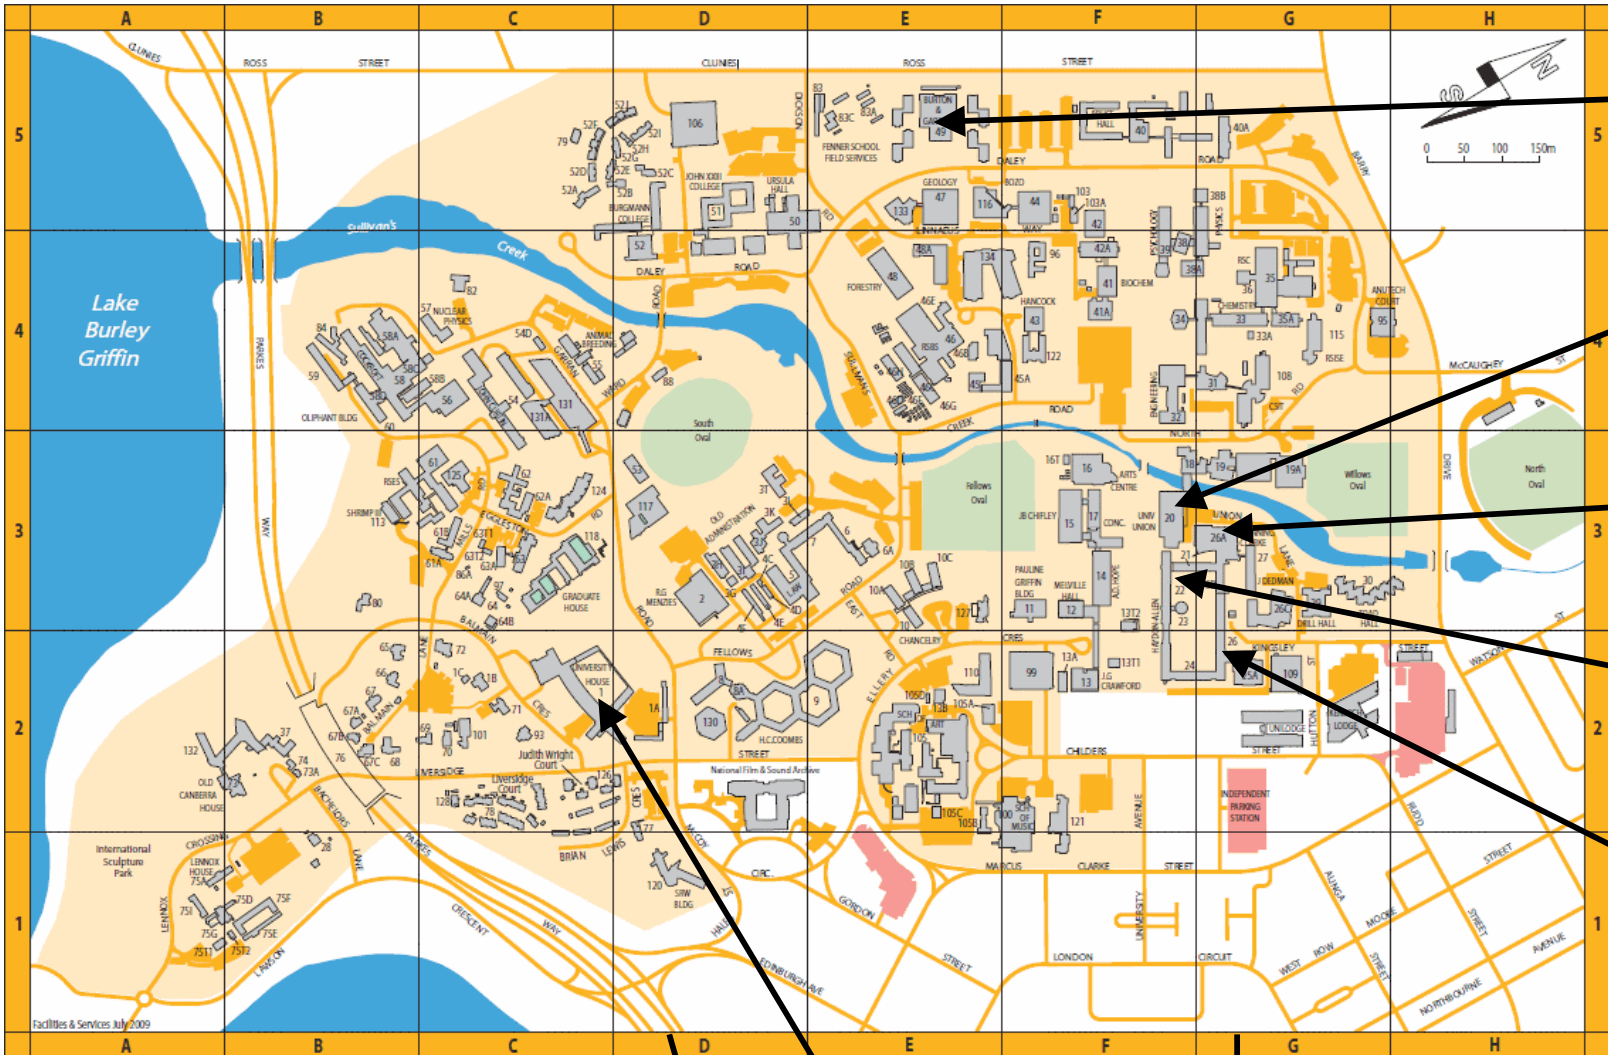

MAP of ANU indicating AMOS 2010 conference facilities

Burton & Garran Hall

ANU Union
AM/PM Tea
Posters
Icebreaker
AMOS AGM

Conference Venue
MCC1
MCC2
MCC4

Conference Venue
HA52

IMOS Workshop
CO25

National Museum
Conference Dinner
15 - 20 minute walk

University House

TO AIRPORT
15 - 20 minutes by car

CIVIC
10 minutes walk